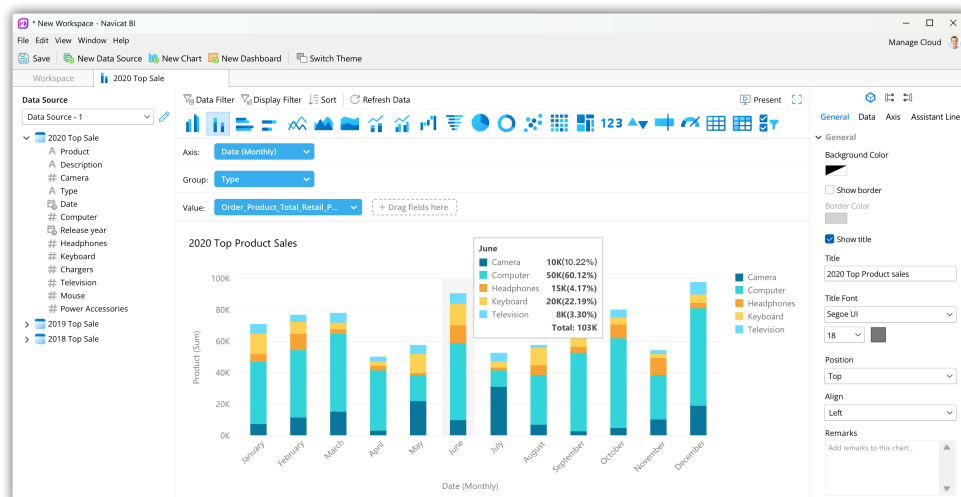

Pre-built data connectors

Specify and integrate data from any chosen data source with ease.

Databases

Connect to a number of different databases: MySQL, PostgreSQL, SQL Server, Oracle, SQLite, MariaDB, MongoDB and Snowflake.

ODBC

Import data from any ODBC data sources including Sybase and DB2.

File Types

Import data from external files such as Excel, Access, CSV, from data stored on your computer, network, or a URL.

Linked File

Link your chart to data in data sources to update the chart according to changes in the underlying data.

Custom Fields

Extend your data with customized fields. You can capture data not available in the standard fields to better suit your unique requirements.

Supported Fields:

Type-Changed Field • Concatenated Field • Mapped Field • Custom-Sorted Field • Calculated Field

Build your own custom chart

Choose the appropriate chart type to ensure your questions are answered and your presentation conveys the message you want to communicate. Add a trend line to your chart to visualize the general trend in your data.

Supported Chart Types:

Bar Chart • Line / Area Chart • Bar • line Chart • Pie chart • Heatmap / Treemap • Pivot Table • Waterfall Chart • Scatter Chart • Value • Control • KPI / Gauge