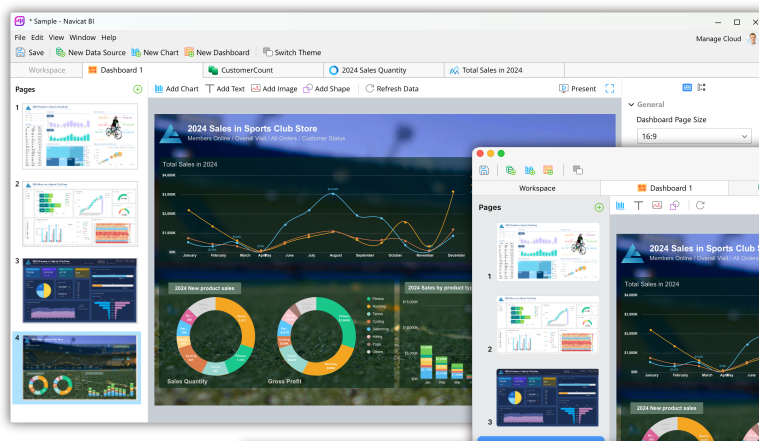

Navicat BI

Transform your data into impactful visualizations during the data exploration and visualization phase of your Business Intelligence (BI) process. By simplifying data analysis and leveraging interactive dashboards, you can easily share your workspaces with colleagues, facilitating collaborative decision-making and aligning your business strategies with data-driven intelligence.

Link your chart to data in data sources to update the chart according to changes in the underlying data.

Custom Fields

Extend your data with customized fields. You can capture data not available in the standard fields to better suit your unique requirements.

Build an interactive dashboard to display a collection of your charts. Combine multiple views of data to gain a richer insight. You can also create separate dashboards for different topics that you would like to track.

Chart Interaction

Interconnect all charts on a dashboard that share the same data source. When you select a data point on one of the charts, all the other charts on the same dashboard page linked to the same data source will instantly update to reflect your selection.