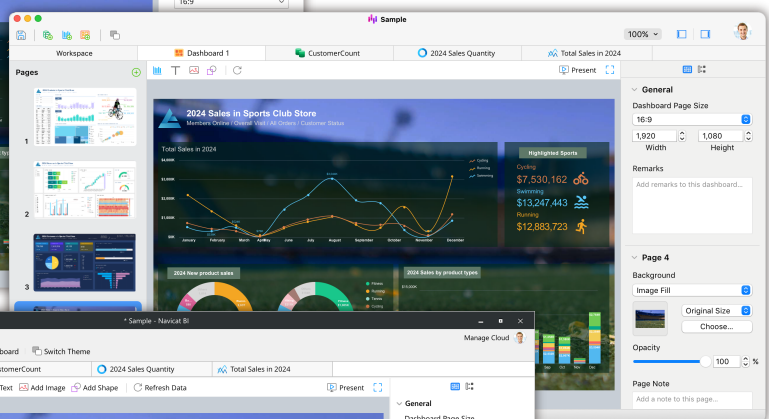

macOS Version