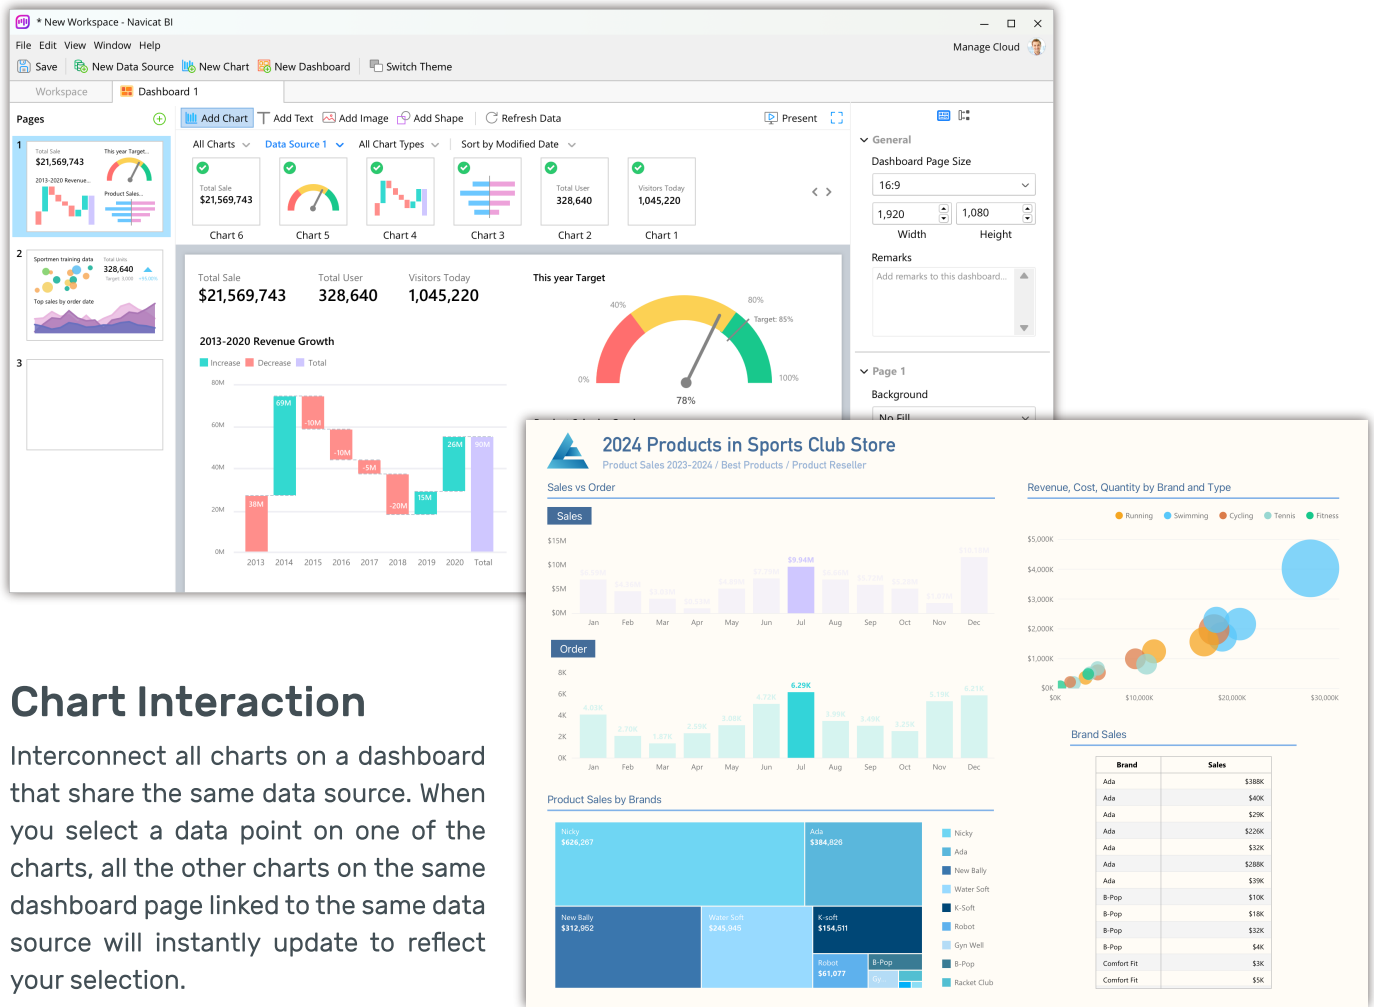

Supported Chart Types:

Bar Chart • Line / Area Chart • Bar • line Chart • Pie chart • Heatmap / Treemap • Pivot Table • Waterfall Chart • Scatter Chart • Value • Control • KPI / Gauge

Create effective dashboards

Build an interactive dashboard to display a collection of your charts. Combine multiple views of data to gain a richer insight. You can also create separate dashboards for different topics that you would like to track.

Chart Interaction

Interconnect all charts on a dashboard that share the same data source. When you select a data point on one of the charts, all the other charts on the same dashboard page linked to the same data source will instantly update to reflect your selection.

Provide a distraction-free environment for you to focus on your charts design. You can maximize the workspace and focus on the specific task without getting sidetracked by extraneous information.

Create Charts Seamlessly with Navicat Native Design.