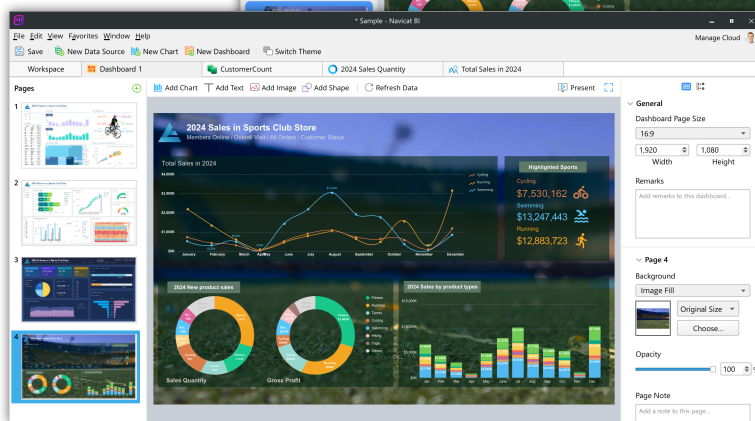

Linux Version

FREE TRIAL

We offer a 14-day fully functional free trial of Navicat to download, please visit: <https://www.navicat.com/download/navicat-bi>

Navicat BI Overview:
<https://www.navicat.com/products/navicat-bi>